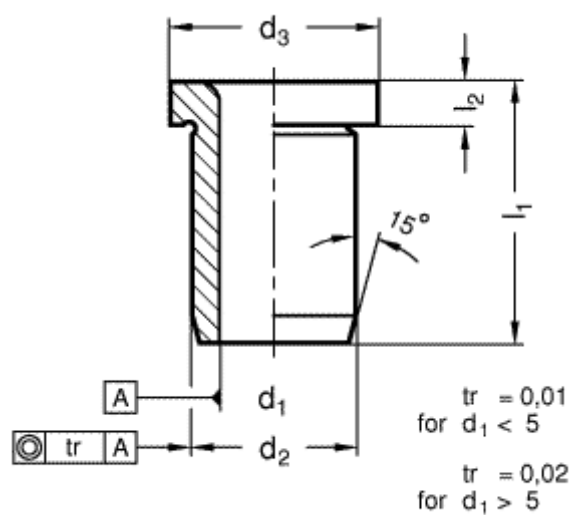

Article number: 201134014

Description: E+G Guide bush DIN 172-B3,5-12-A  
with collar

## Measures

$d_1 = 3,5$

$d_2 = 7$

$d_3 = 10$

$l_1 = 12$

$l_2 = 3$